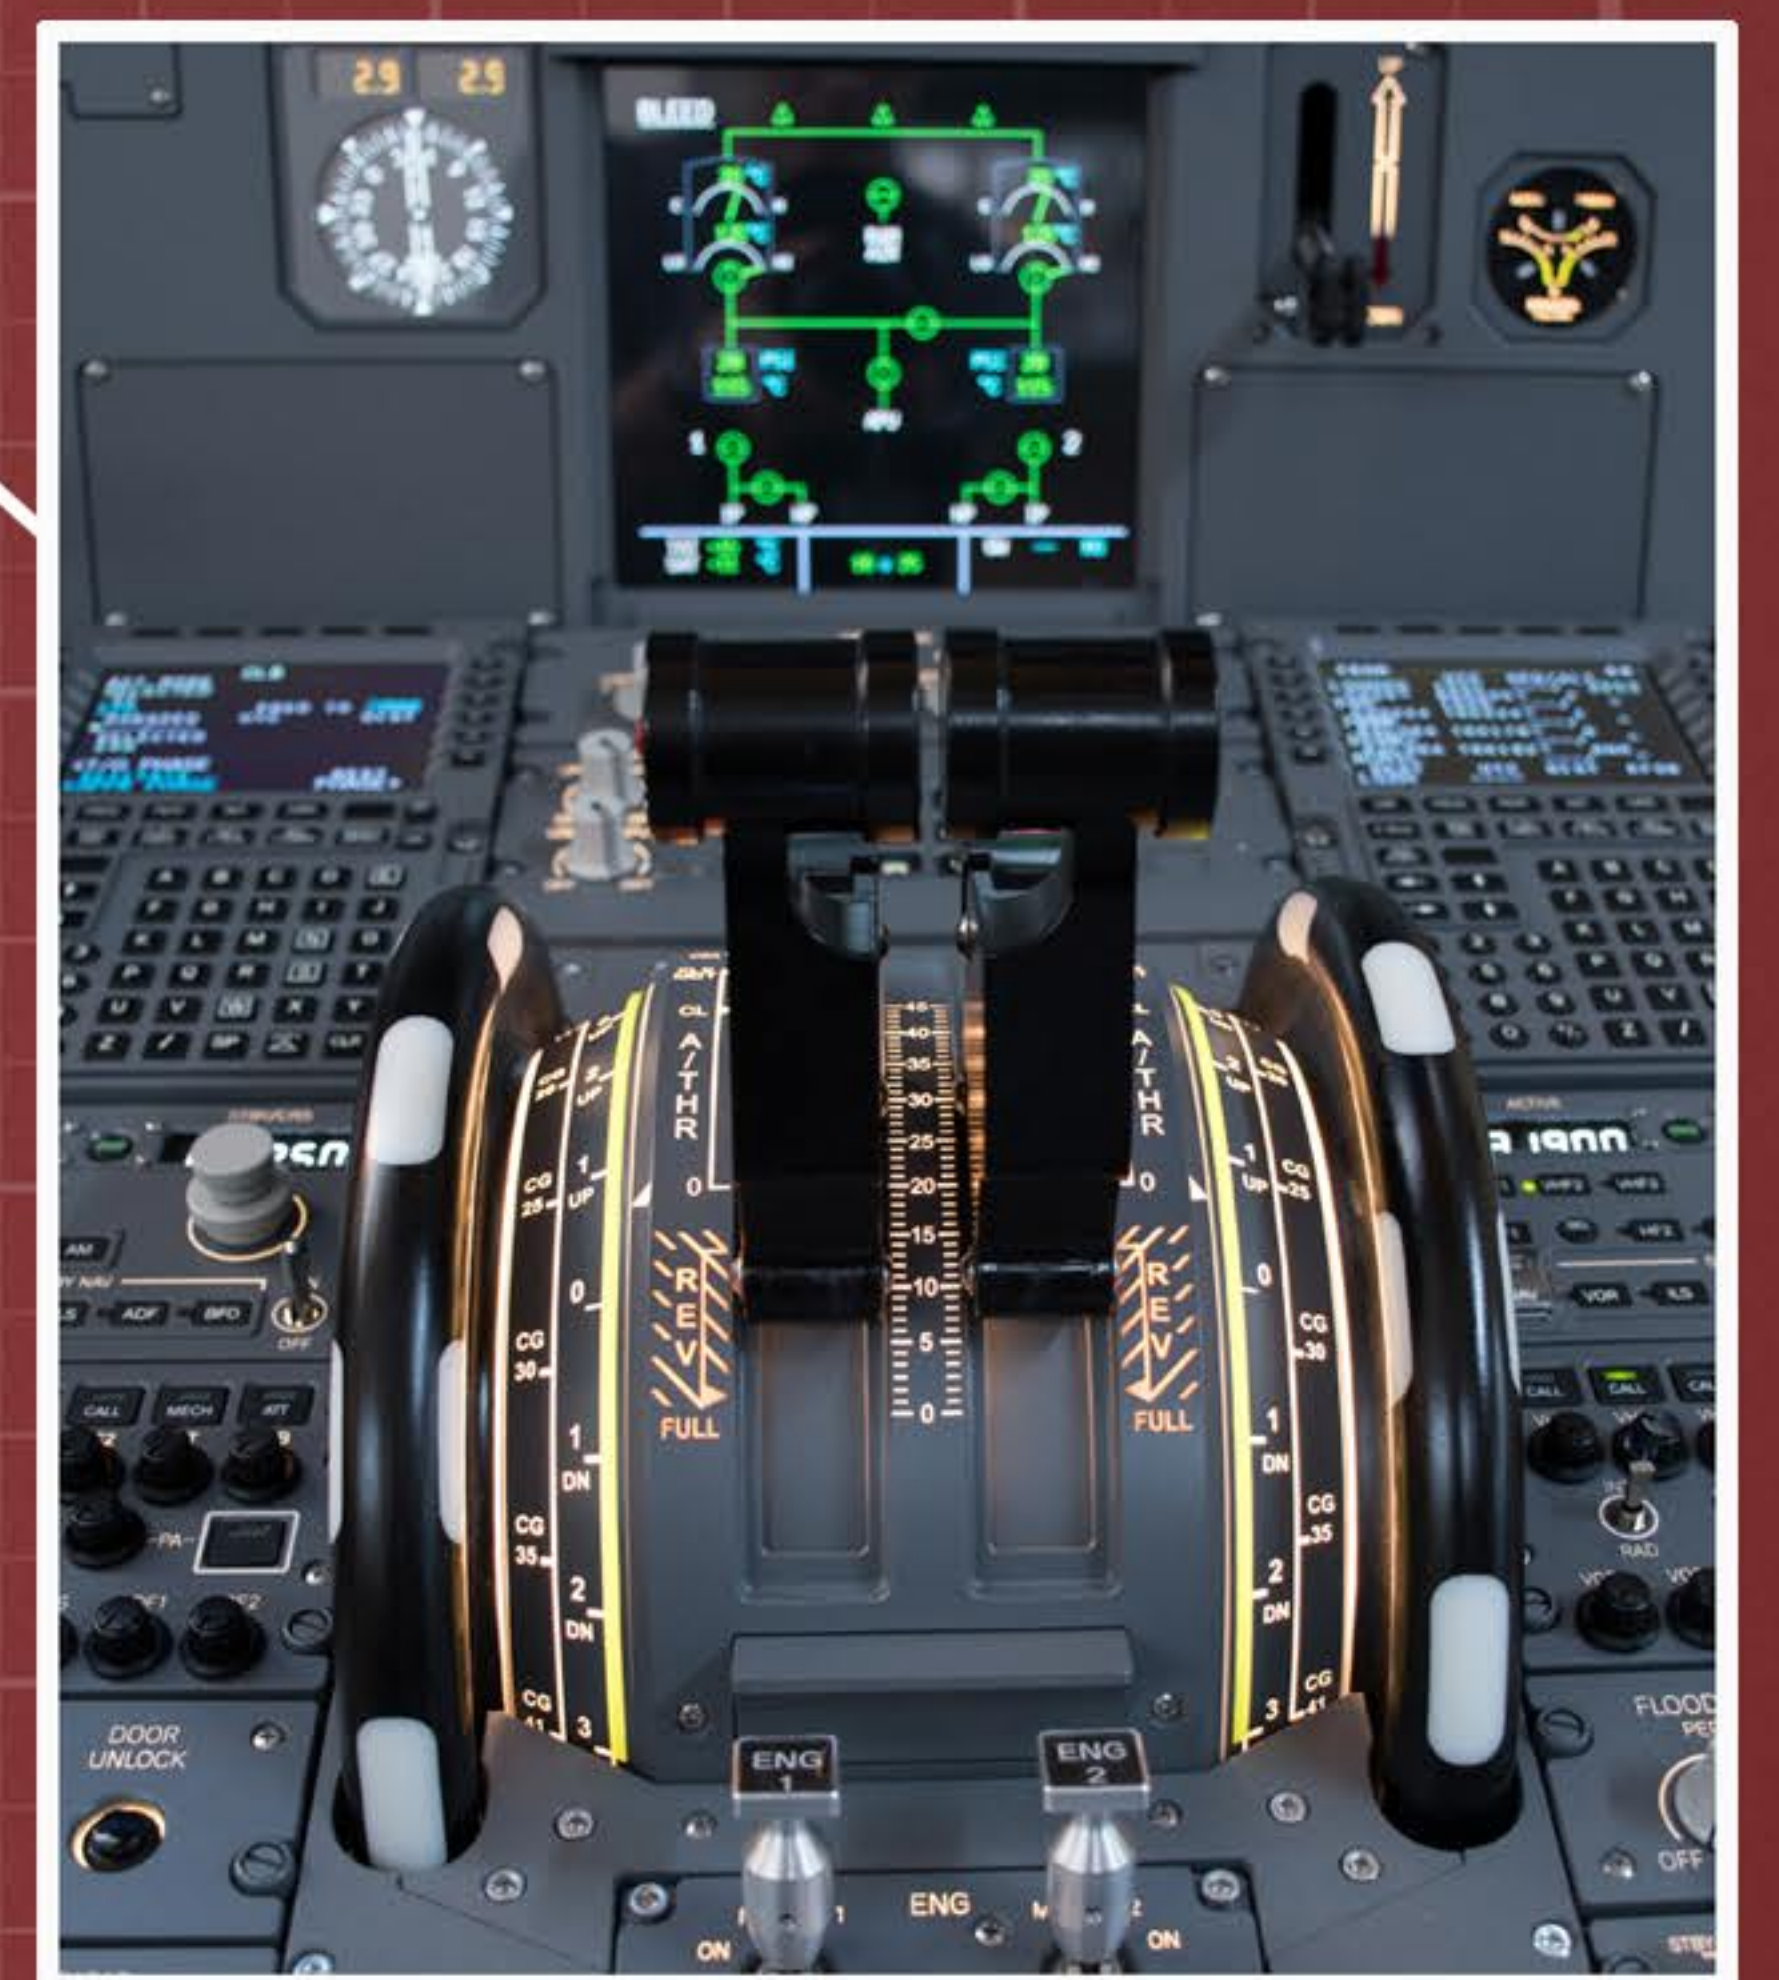

## Captain

**NAV**  
Navigation  
Map

**IOS**  
Instructor  
Operating  
Station

True  
**Plug & Play**

Requires  
**only 1 PC**

Setup installation  
in **15 minutes**

Designed for  
**ProSim A320**

**PREPAR3D**<sup>®</sup>  
All versions

Microsoft  
**Flight Simulator X**

# Desktop Panel A320 Captain

*Robust  
and  
high quality  
material*

*Simple and detailed  
installation guide.  
No computer or  
electronic knowledge  
required.*

*Quick and simple  
installation*

*Elegant finish, no  
apparent cable*

*Connection with only  
3 cables.*

*Full throttle,  
Motorized*

*two PCs integrated in the MIP  
(Instrumentation Prosim A320).  
Requires only one external PC  
for the flight simulation*

*Size (cm): 114.6 x 187.7 x 180.4  
Weight: 110 kg (MIP) + 20 kg (OV4)  
15 kg (Tublings & screen support)*