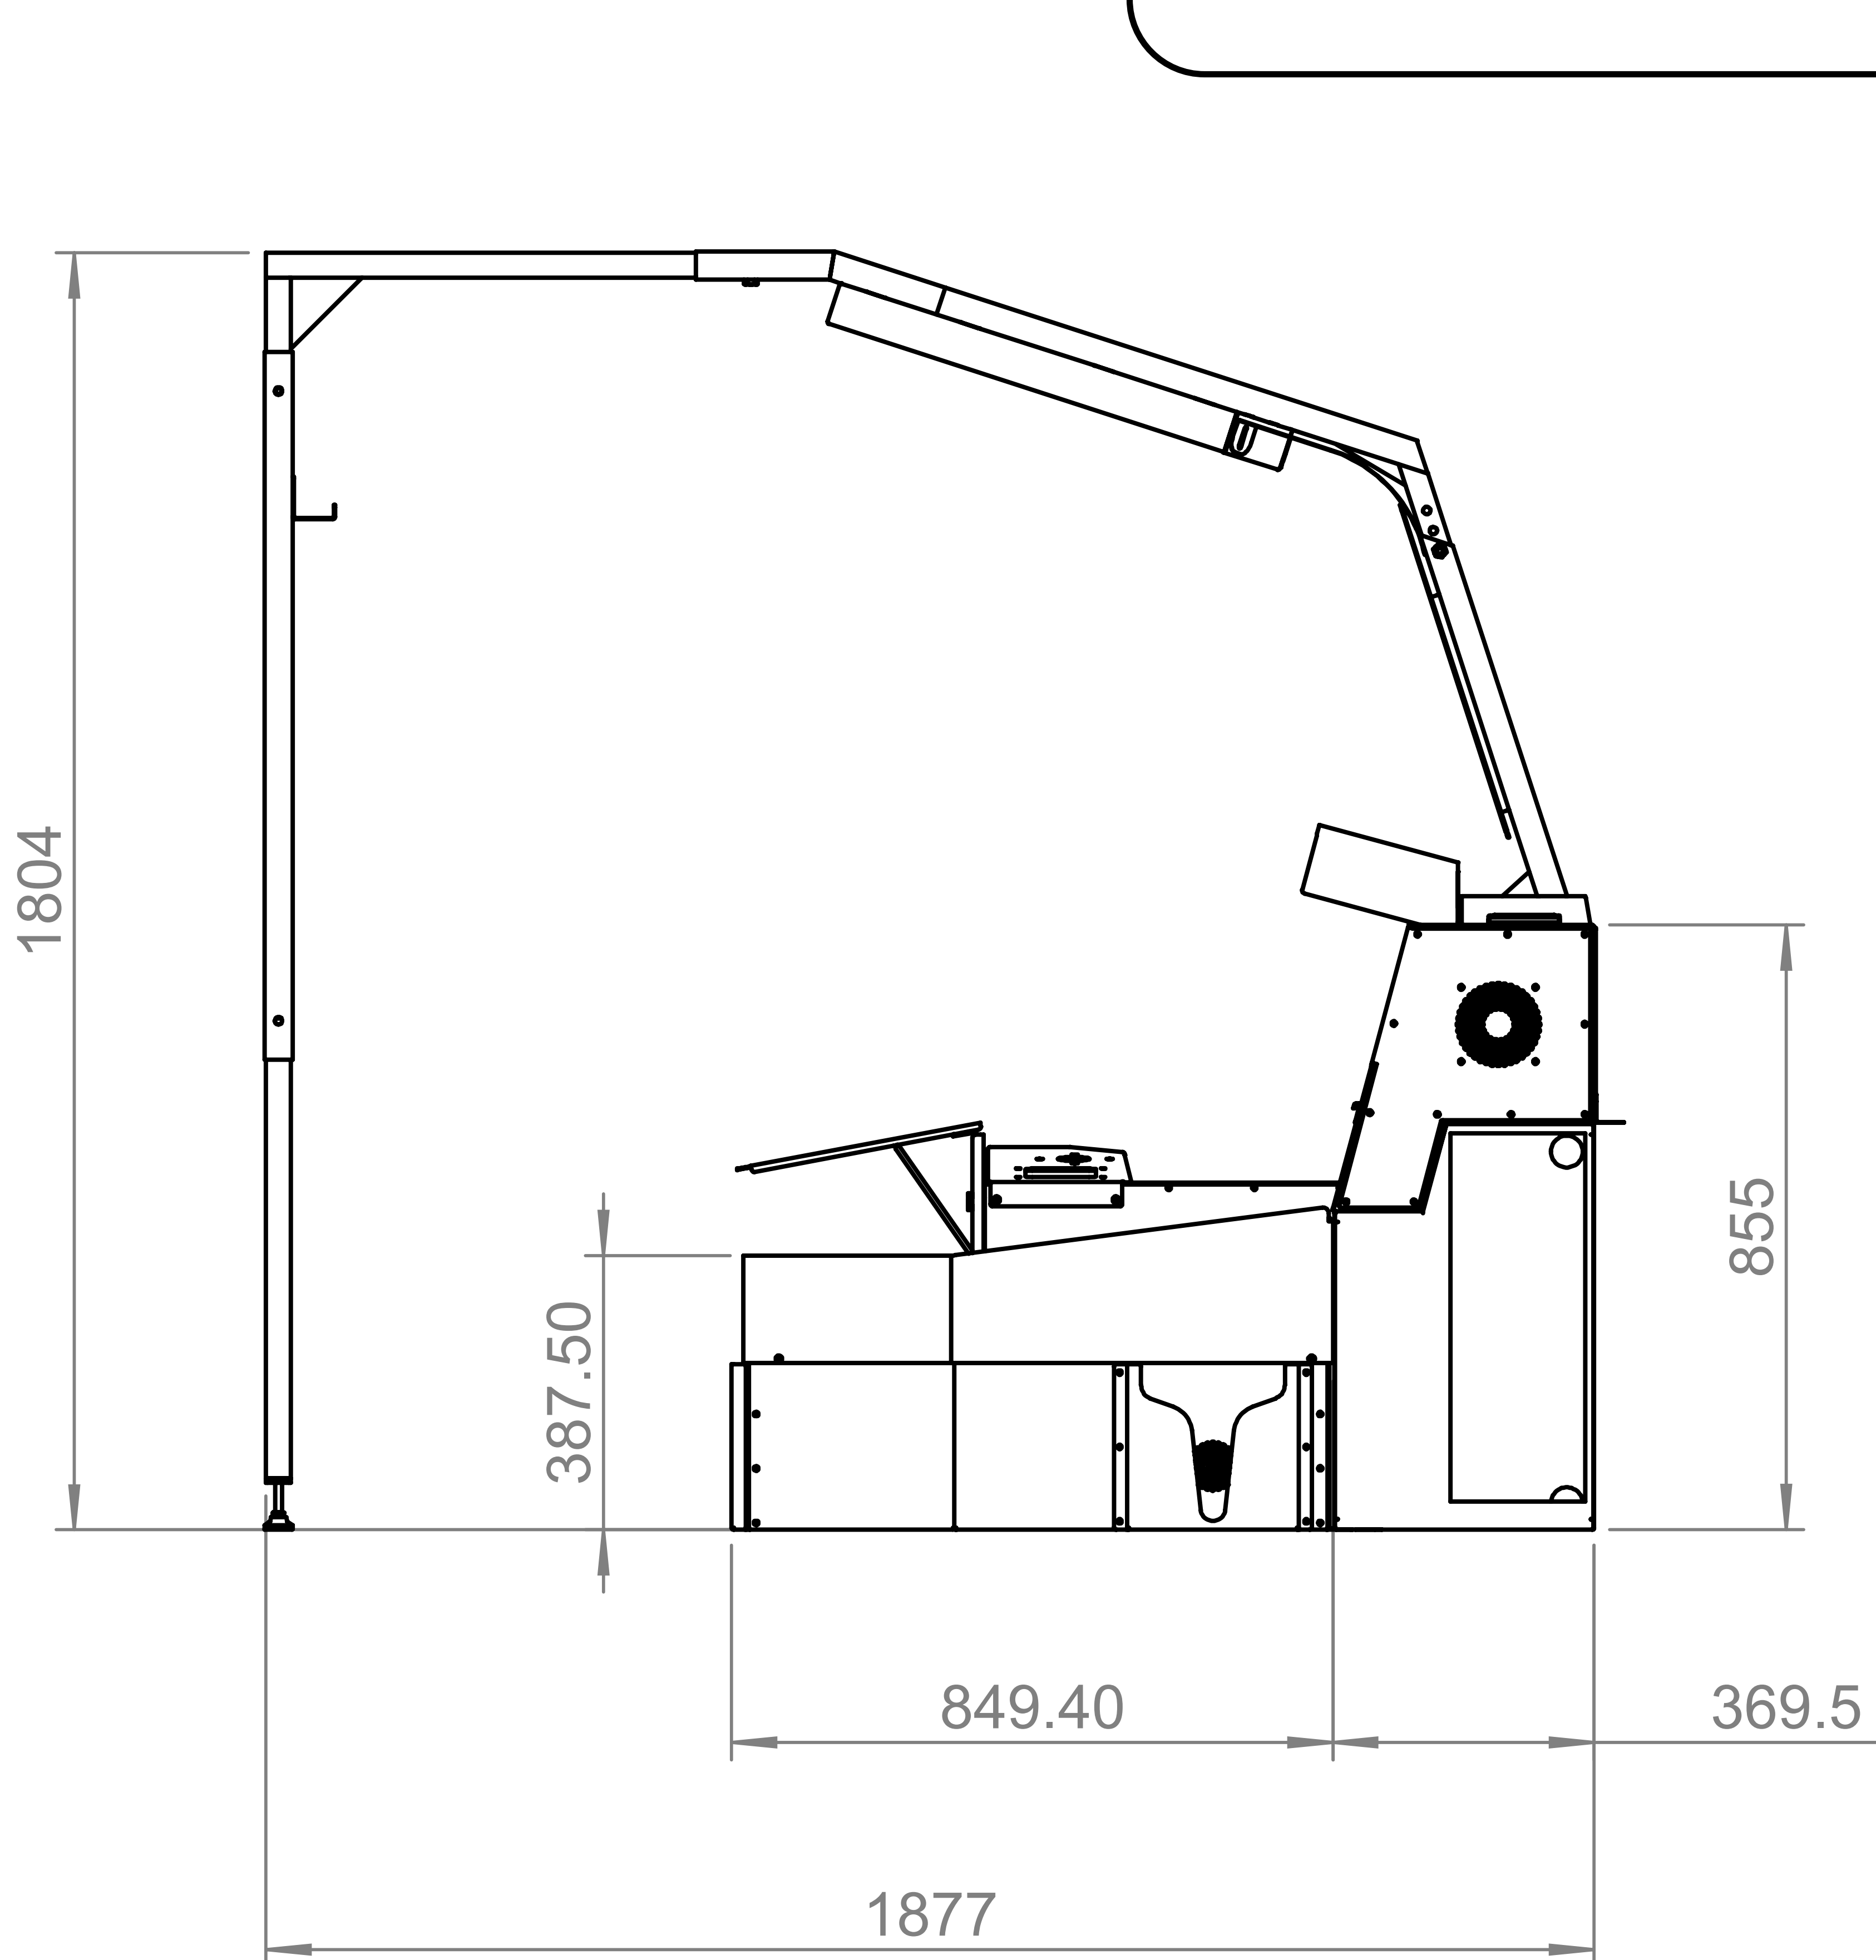

Datasheet
Panel **A320** Desktop Capt.

Technical data :	Values :
Voltage	220-240 [V] à 50-60 [Hz]
Maximum consumption of the MIP + OVH	260 [W]
Noise	20-25 [dB]
Weight of the MIP with screen support	110 [Kg]
Weight of the OverHead with Tubings	35 [Kg]
Transformer for USA ST-1000 (supplied for the concerned countries)	Input AC : 110, 200, 220, 240 [V] Output AC : 110, 220 [V]
NewConcept Informatique – Rue de la Borde 29 – 1018 Lausanne – Switzerland +41 21 648 36 56 – http://store.ncinformatique.ch/ - info@ncinformatique.ch