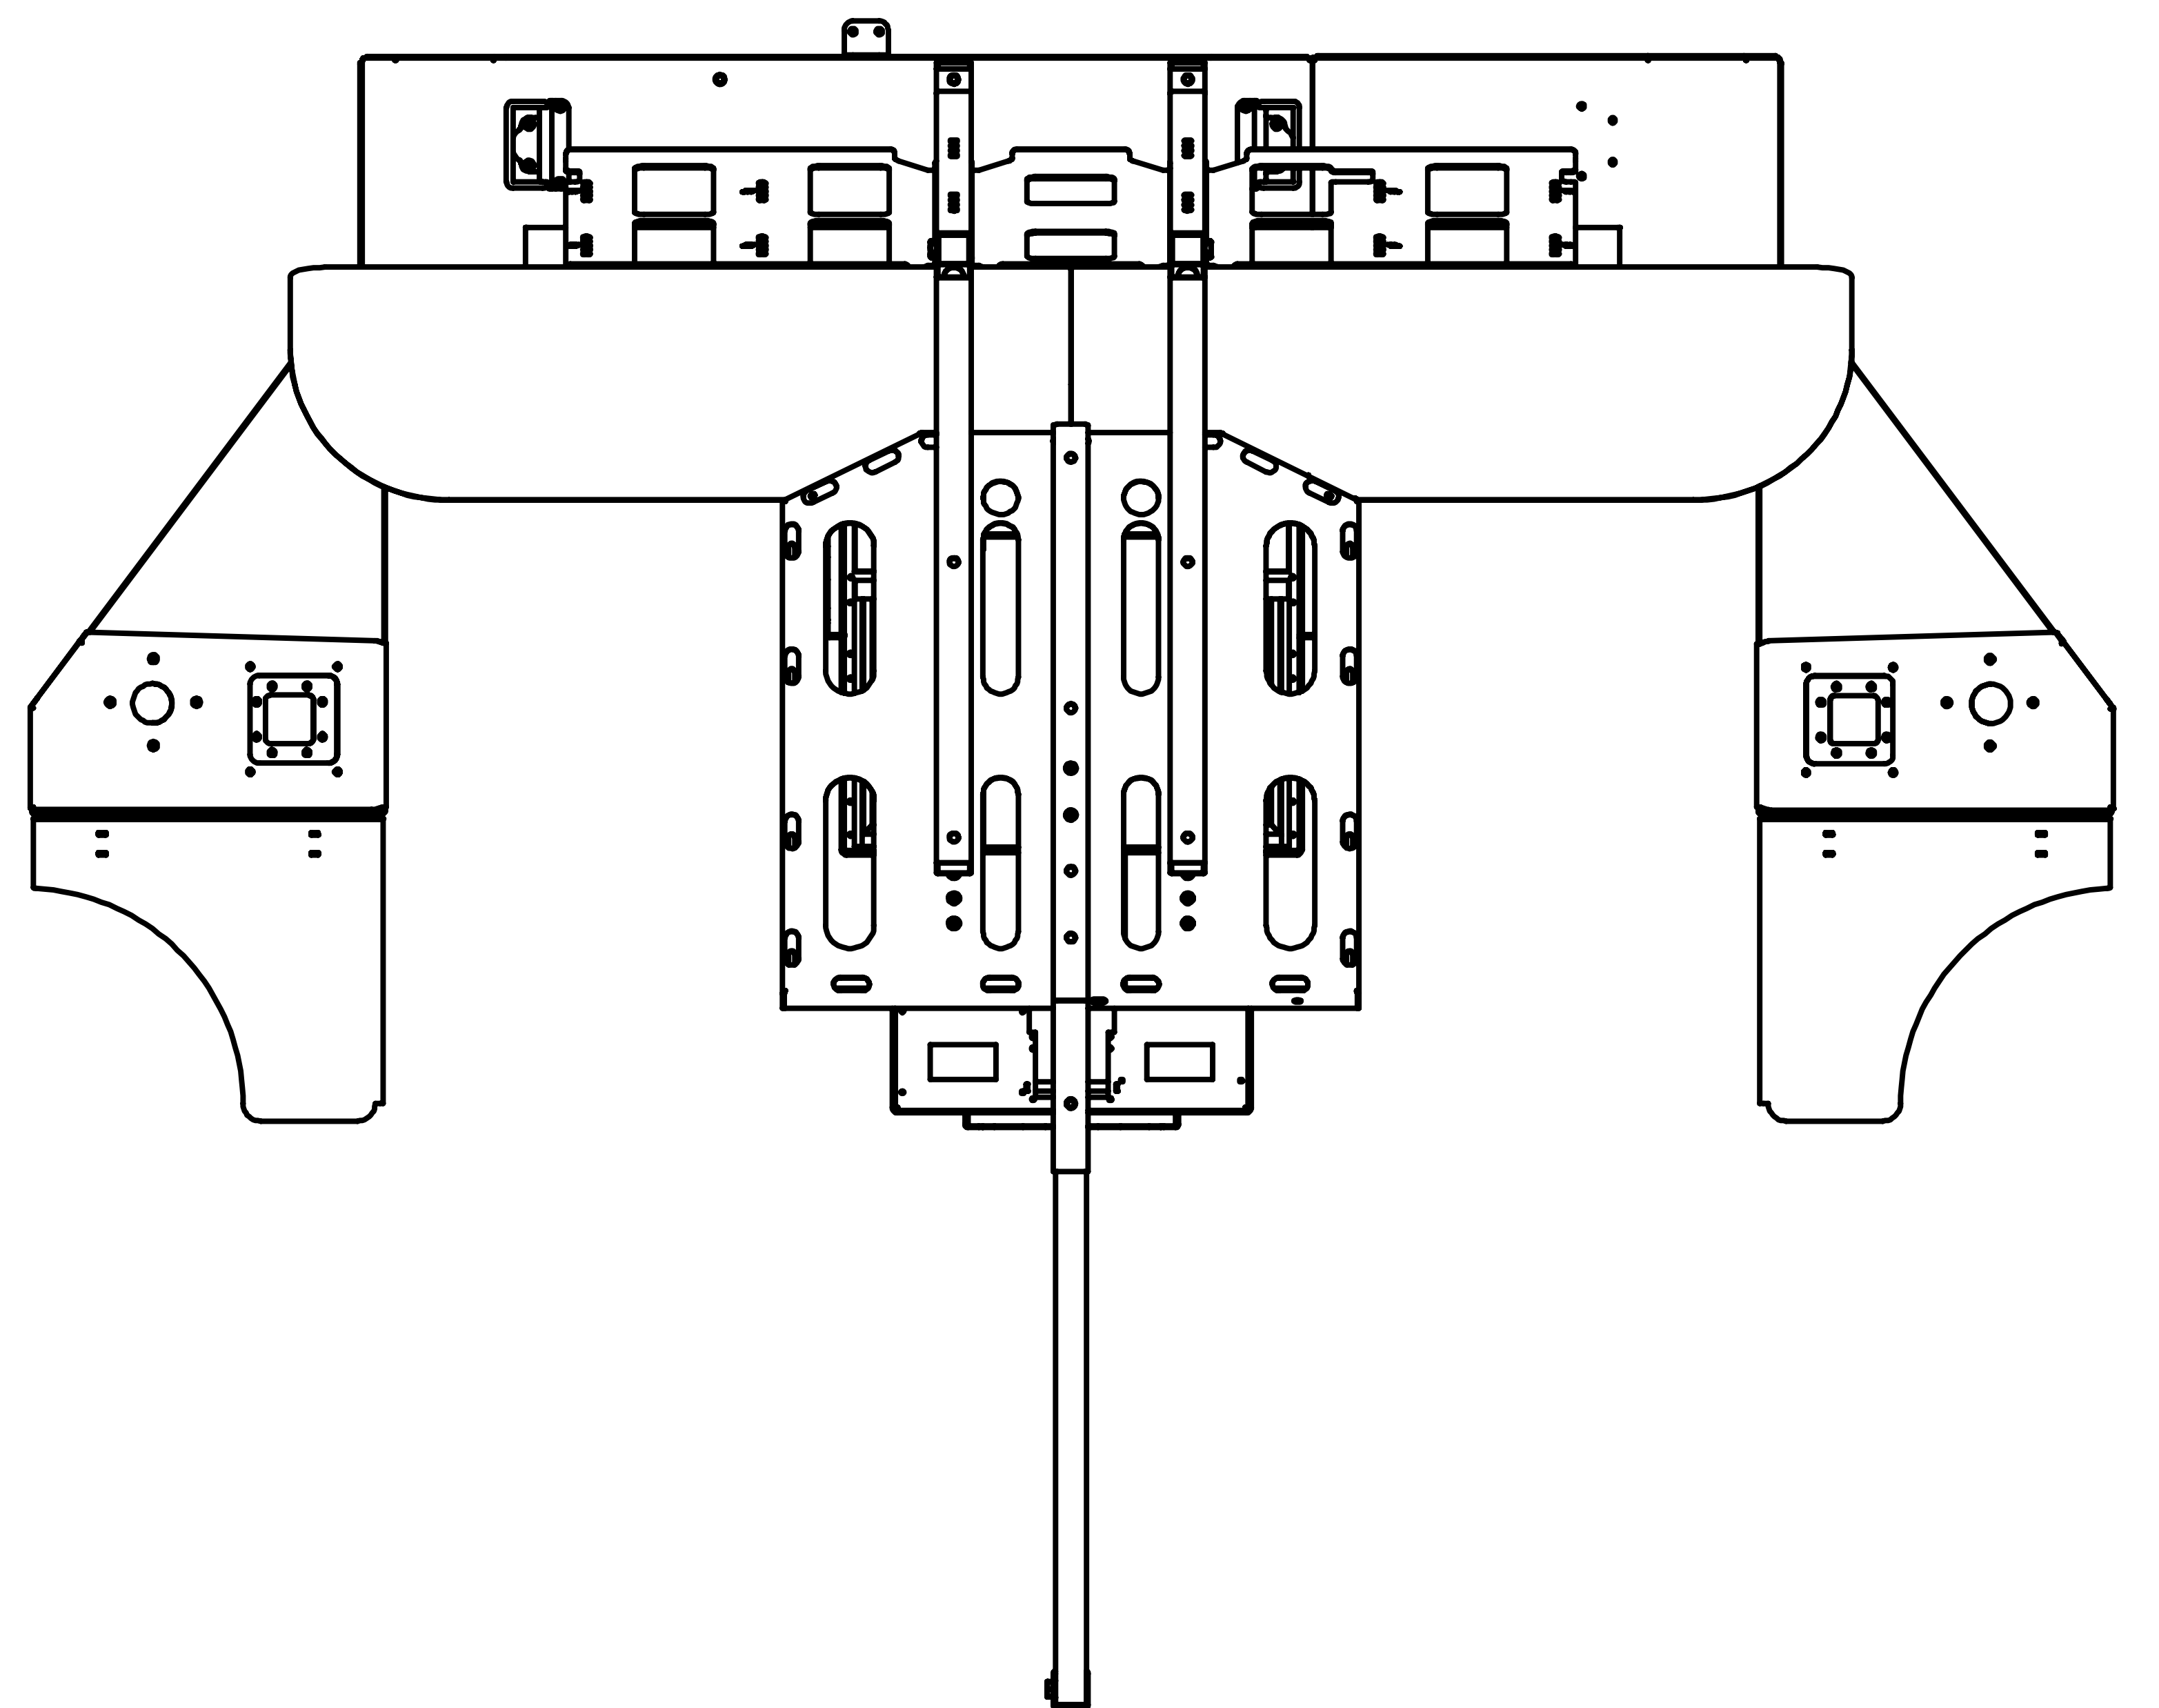

Datasheet
Panel **A320** Desktop Capt+FO

Technical data :	Values :
Voltage	220-240 [V] à 50-60 [Hz]
Maxi. consumption of the MIP+OVH Cpt + FO	340 [W]
Noise	20-25 [dB]
Weight of the MIP with screen support	145 [Kg]
Weight of the OverHead with Tubings	35 [Kg]
Transformer for USA ST-1000 (supplied for the concerned countries)	Input AC : 110, 200, 220, 240 [V] Output AC : 110, 220 [V]
NewConcept Informatique – Rue de la Borde 29 – 1018 Lausanne – Switzerland +41 21 648 36 56 – http://store.ncinformatique.ch/ - info@ncinformatique.ch