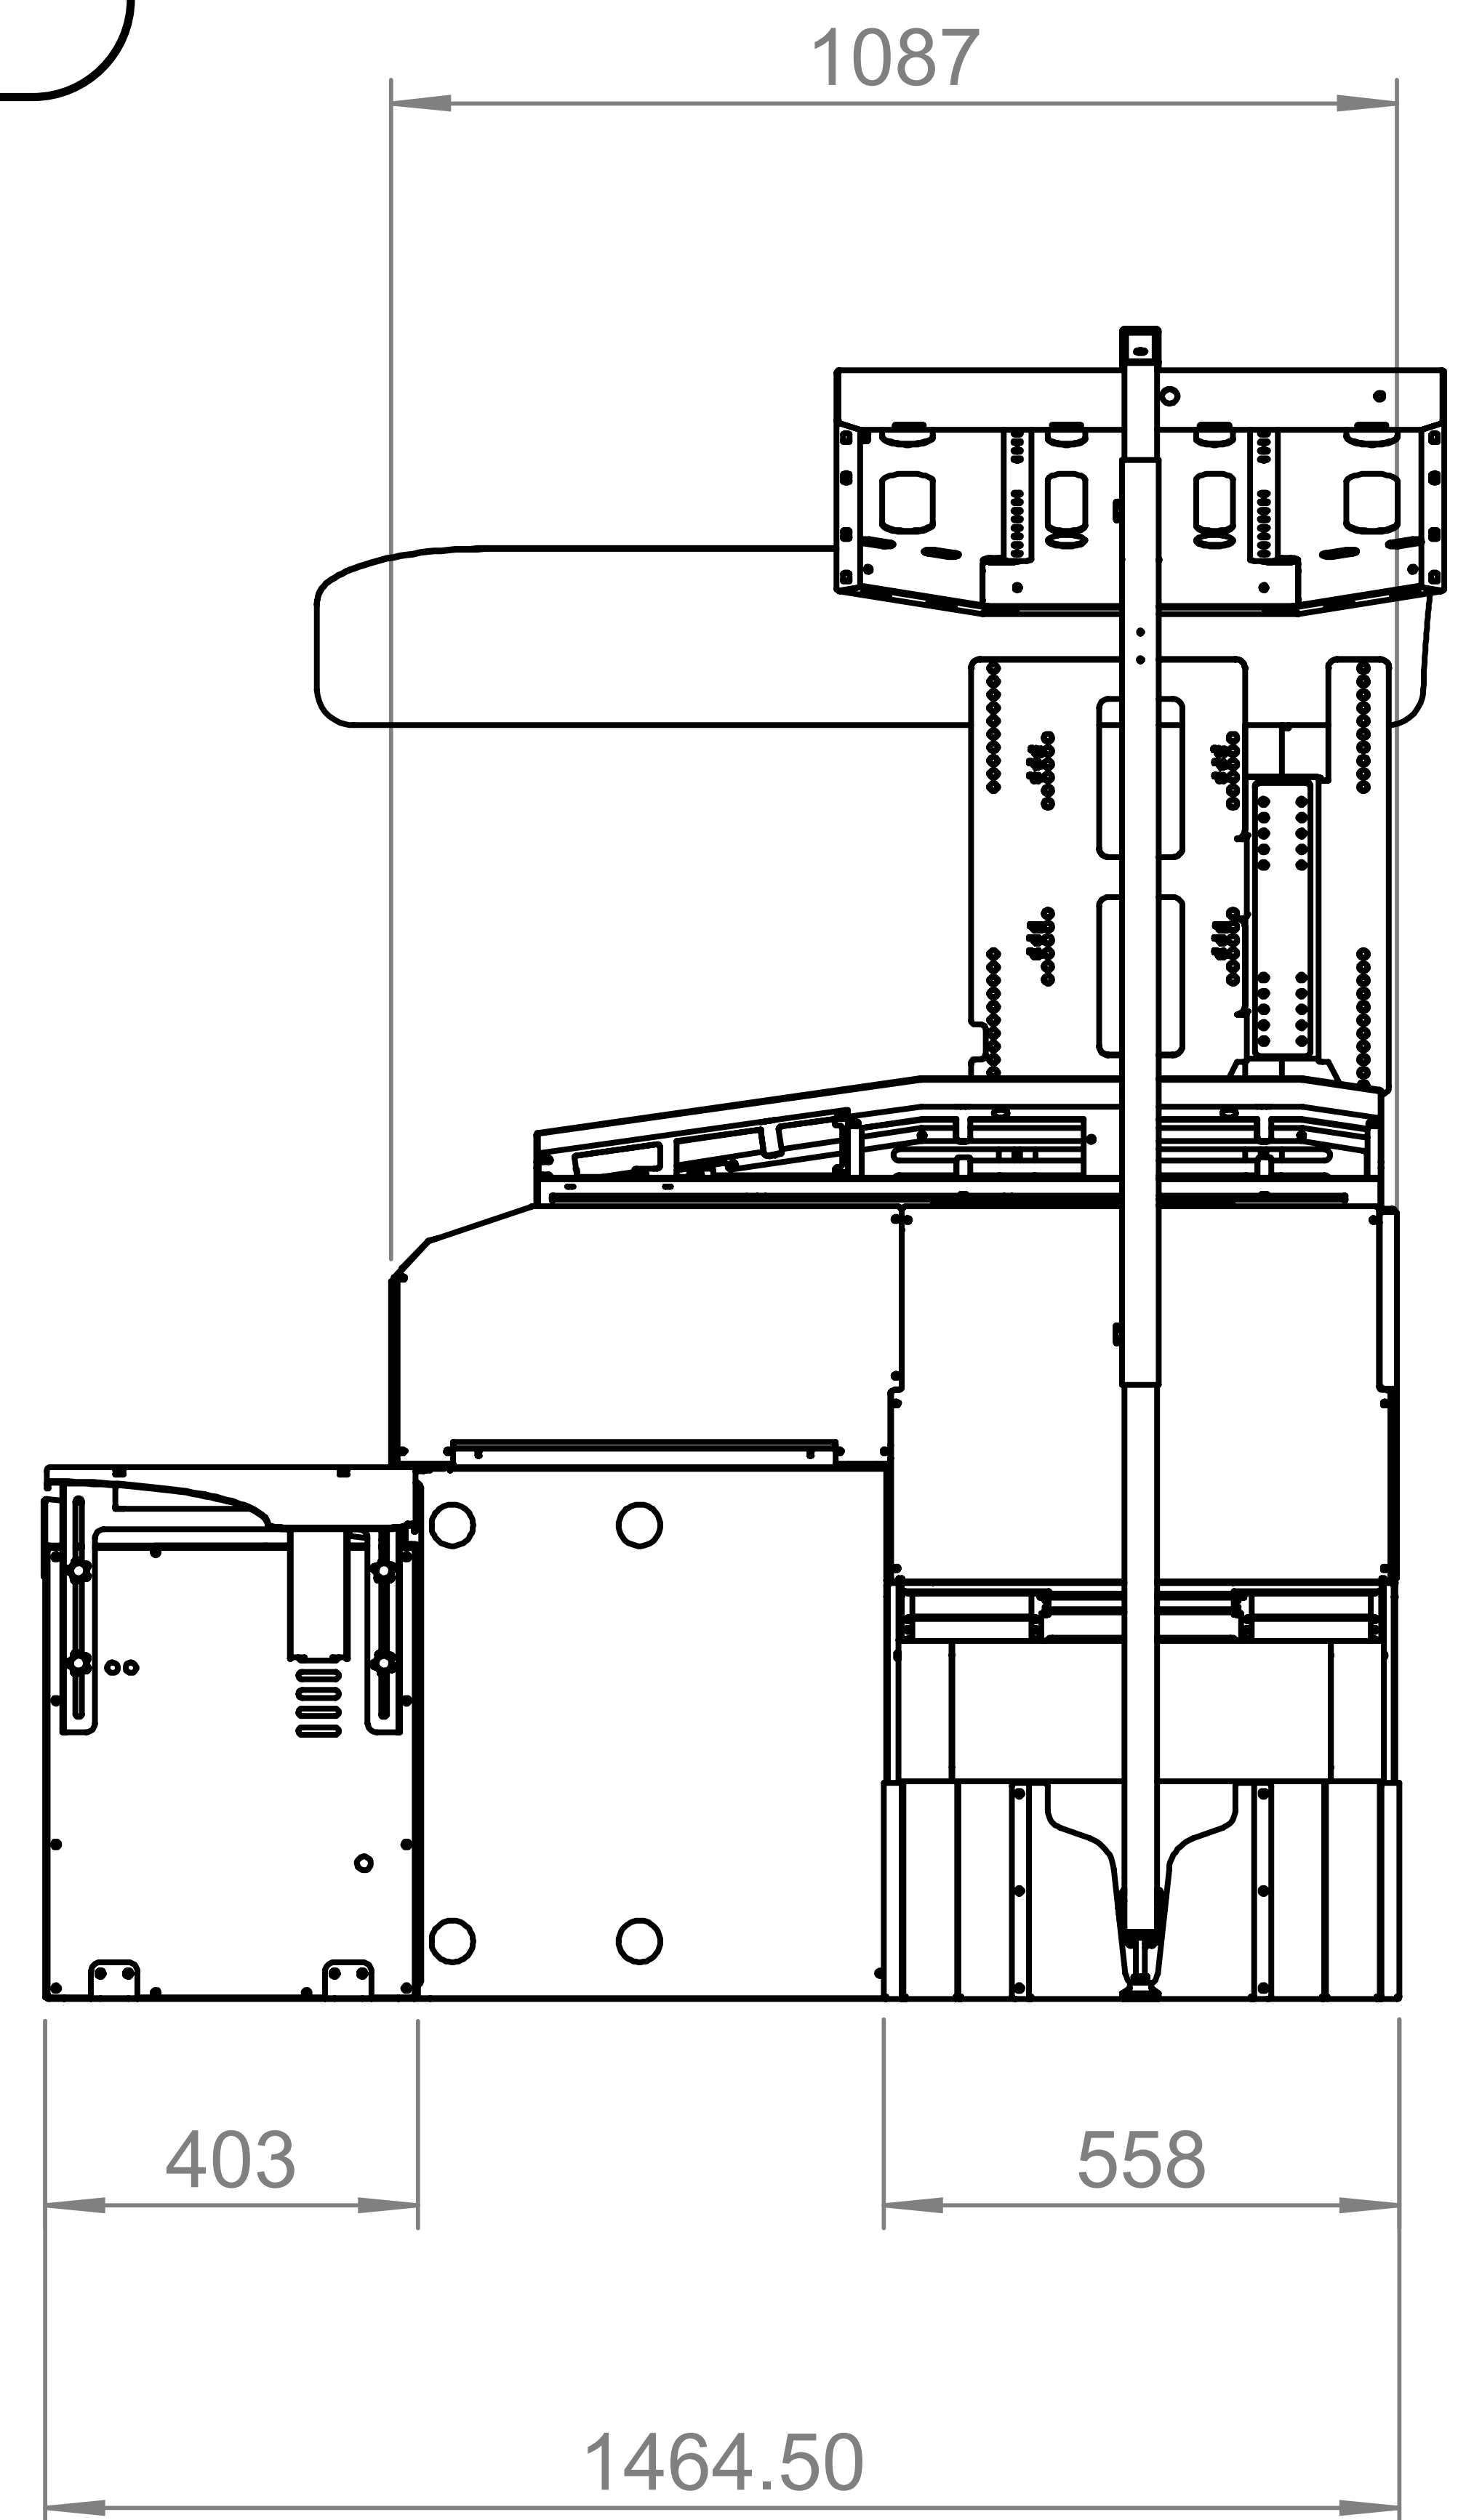

Datasheet
Panel **A320** Desktop Capt.

Technical data :	Values :
Voltage	220-240 [V] à 50-60 [Hz]
Maximum consumption of the MIP + OVH	260 [W]
Noise	20-25 [dB]
Weight of the MIP with screen support	110 [Kg]
Weight of the OverHead with Tubings	35 [Kg]
Transformer for USA ST-1000 (supplied for the concerned countries)	Input AC : 110, 200, 220, 240 [V] Output AC : 110, 220 [V]
NewConcept Informatique – Rue de la Borde 29 – 1018 Lausanne – Switzerland +41 21 648 36 56 – http://store.ncinformatique.ch/ - info@ncinformatique.ch