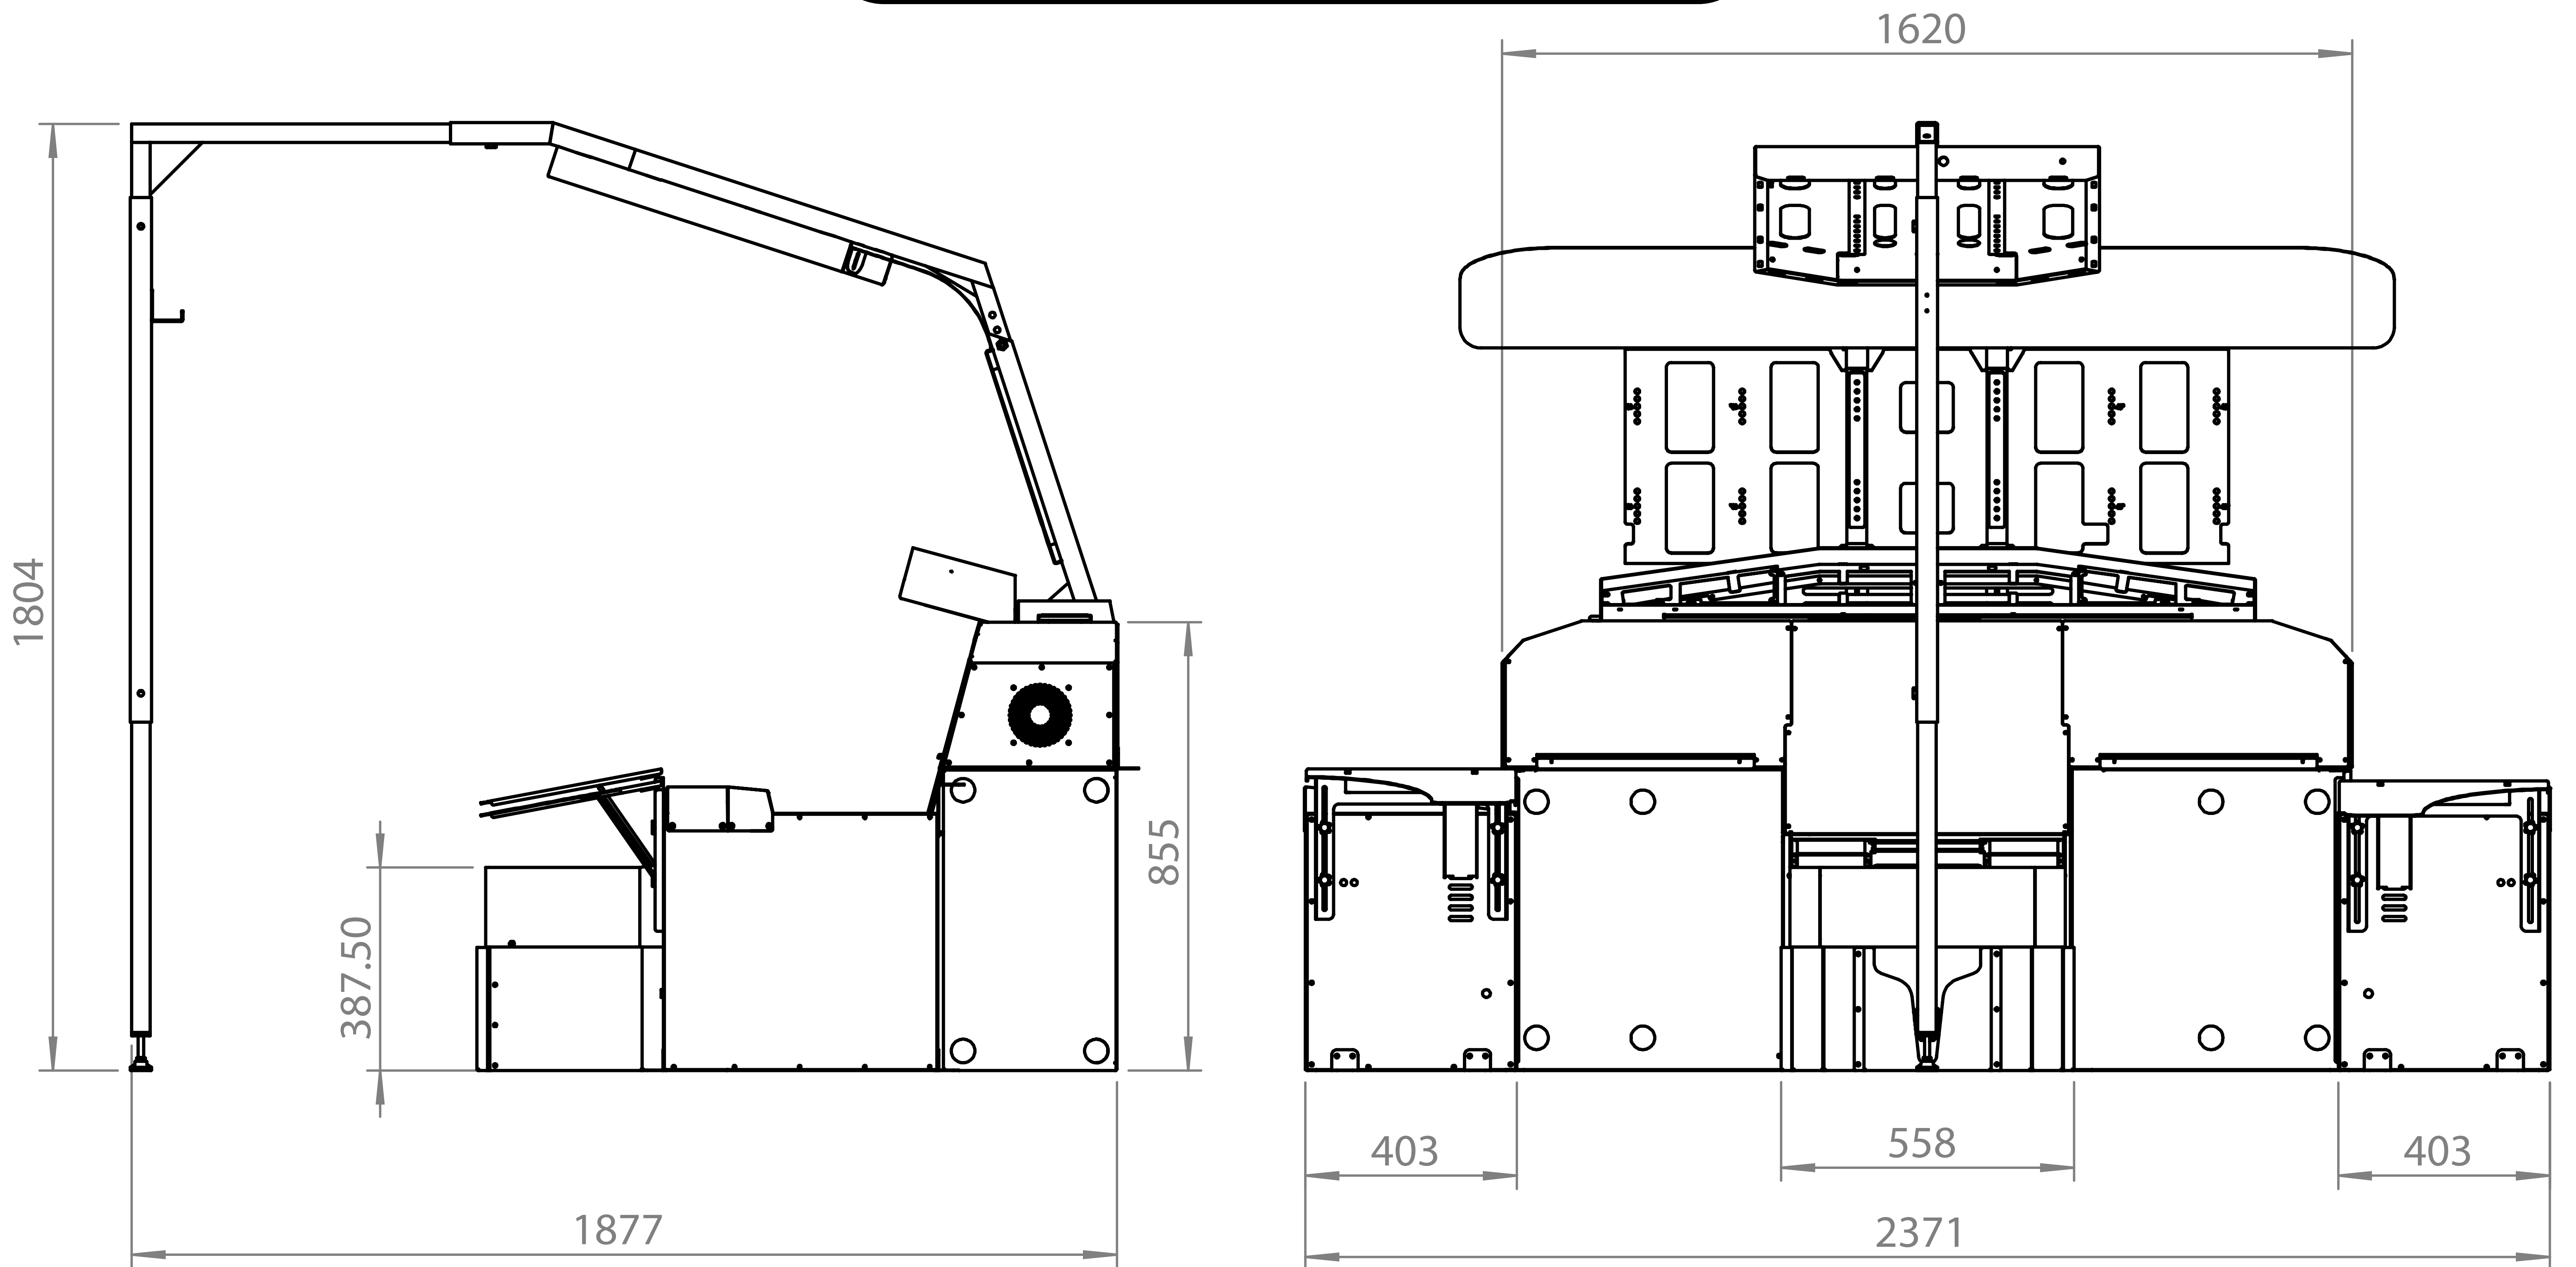

Datasheet
Panel **A320** Desktop Capt+FO

Technical data :	Values :
Voltage	220-240 [V] à 50-60 [Hz]
Maxi. consumption of the MIP+OVH Cpt + FO	340 [W]
Noise	20-25 [dB]
Weight of the MIP with screen support	145 [Kg]
Weight of the OverHead with Tubings	35 [Kg]
Transformer for USA ST-1000 (supplied for the concerned countries)	Input AC : 110, 200, 220, 240 [V] Output AC : 110, 220 [V]
NewConcept Informatique – Rue de la Borde 29 – 1018 Lausanne – Switzerland +41 21 648 36 56 – http://store.ncinformatique.ch/ - info@ncinformatique.ch